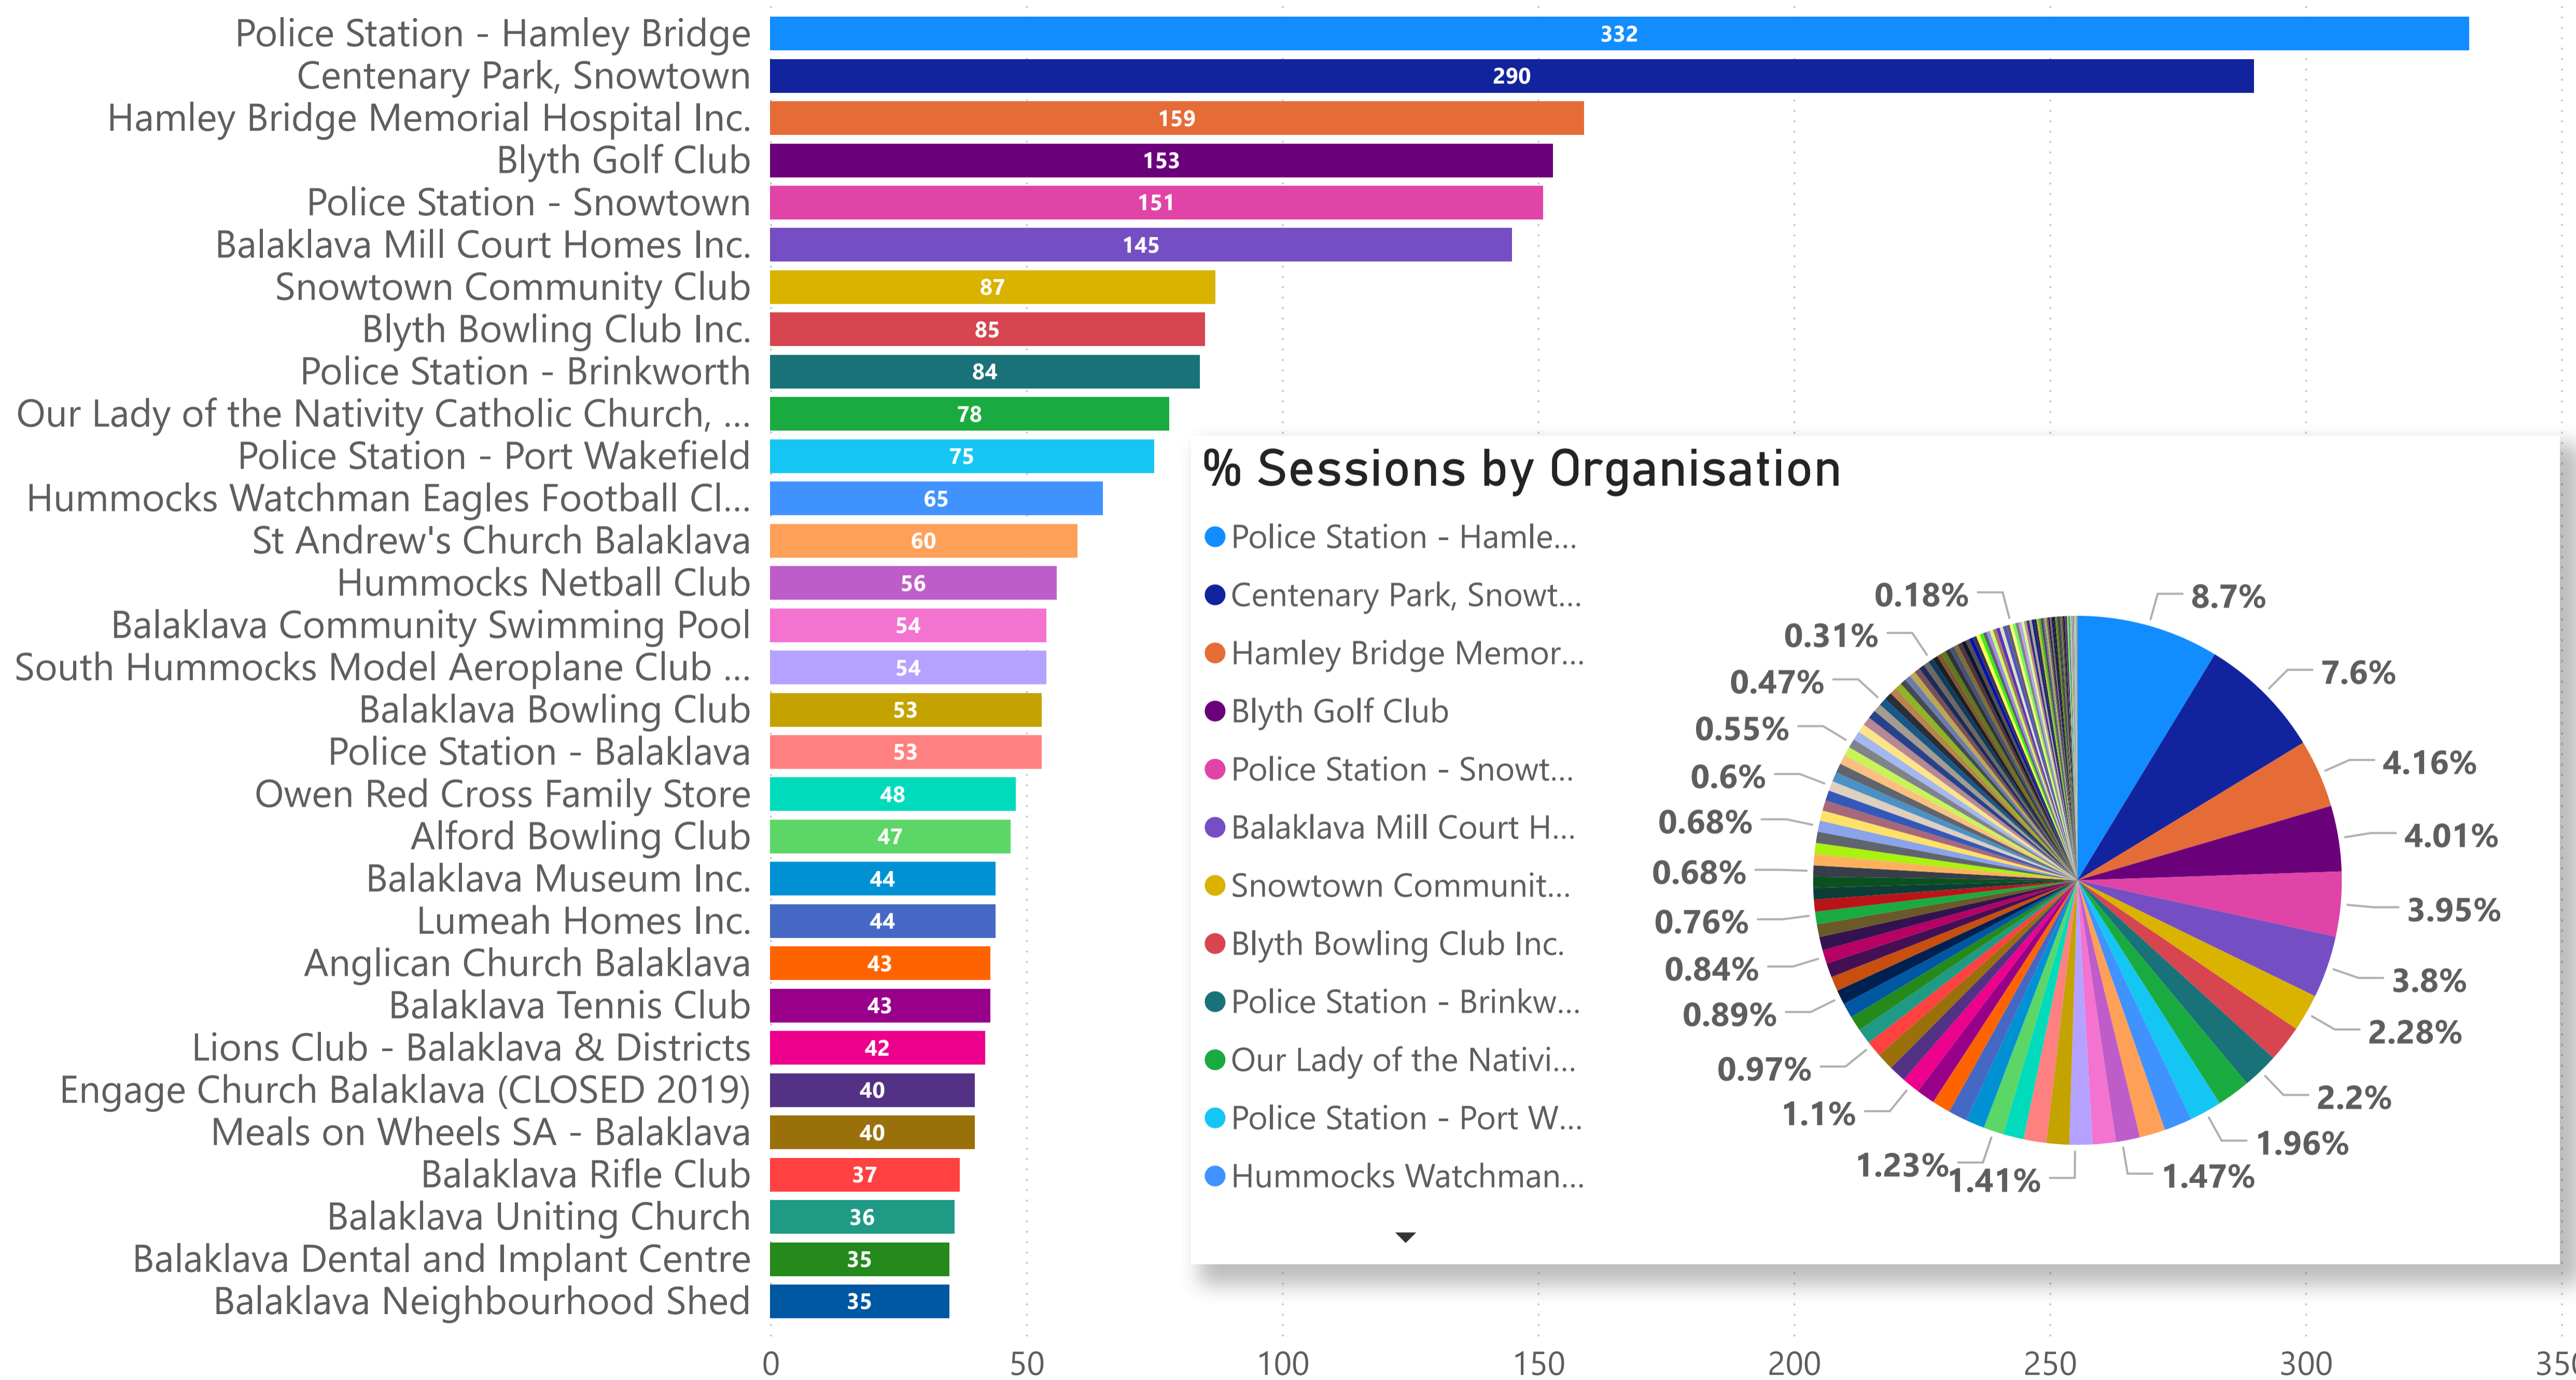

# Wakefield Regional Council - Organisation Count by Primary Category (FY 2019-2020)

# Wakefield Regional Council - Sessions by Organisation (FY 2019-2020)

**% Sessions by Organisation**

- Police Station - Hamle...
- Centenary Park, Snowt...
- Hamley Bridge Memor...
- Blyth Golf Club
- Police Station - Snowt...
- Balaklava Mill Court H...
- Snowtown Communit...
- Blyth Bowling Club Inc.
- Police Station - Brinkw...
- Our Lady of the Nativi...
- Police Station - Port W...
- Hummocks Watchman...