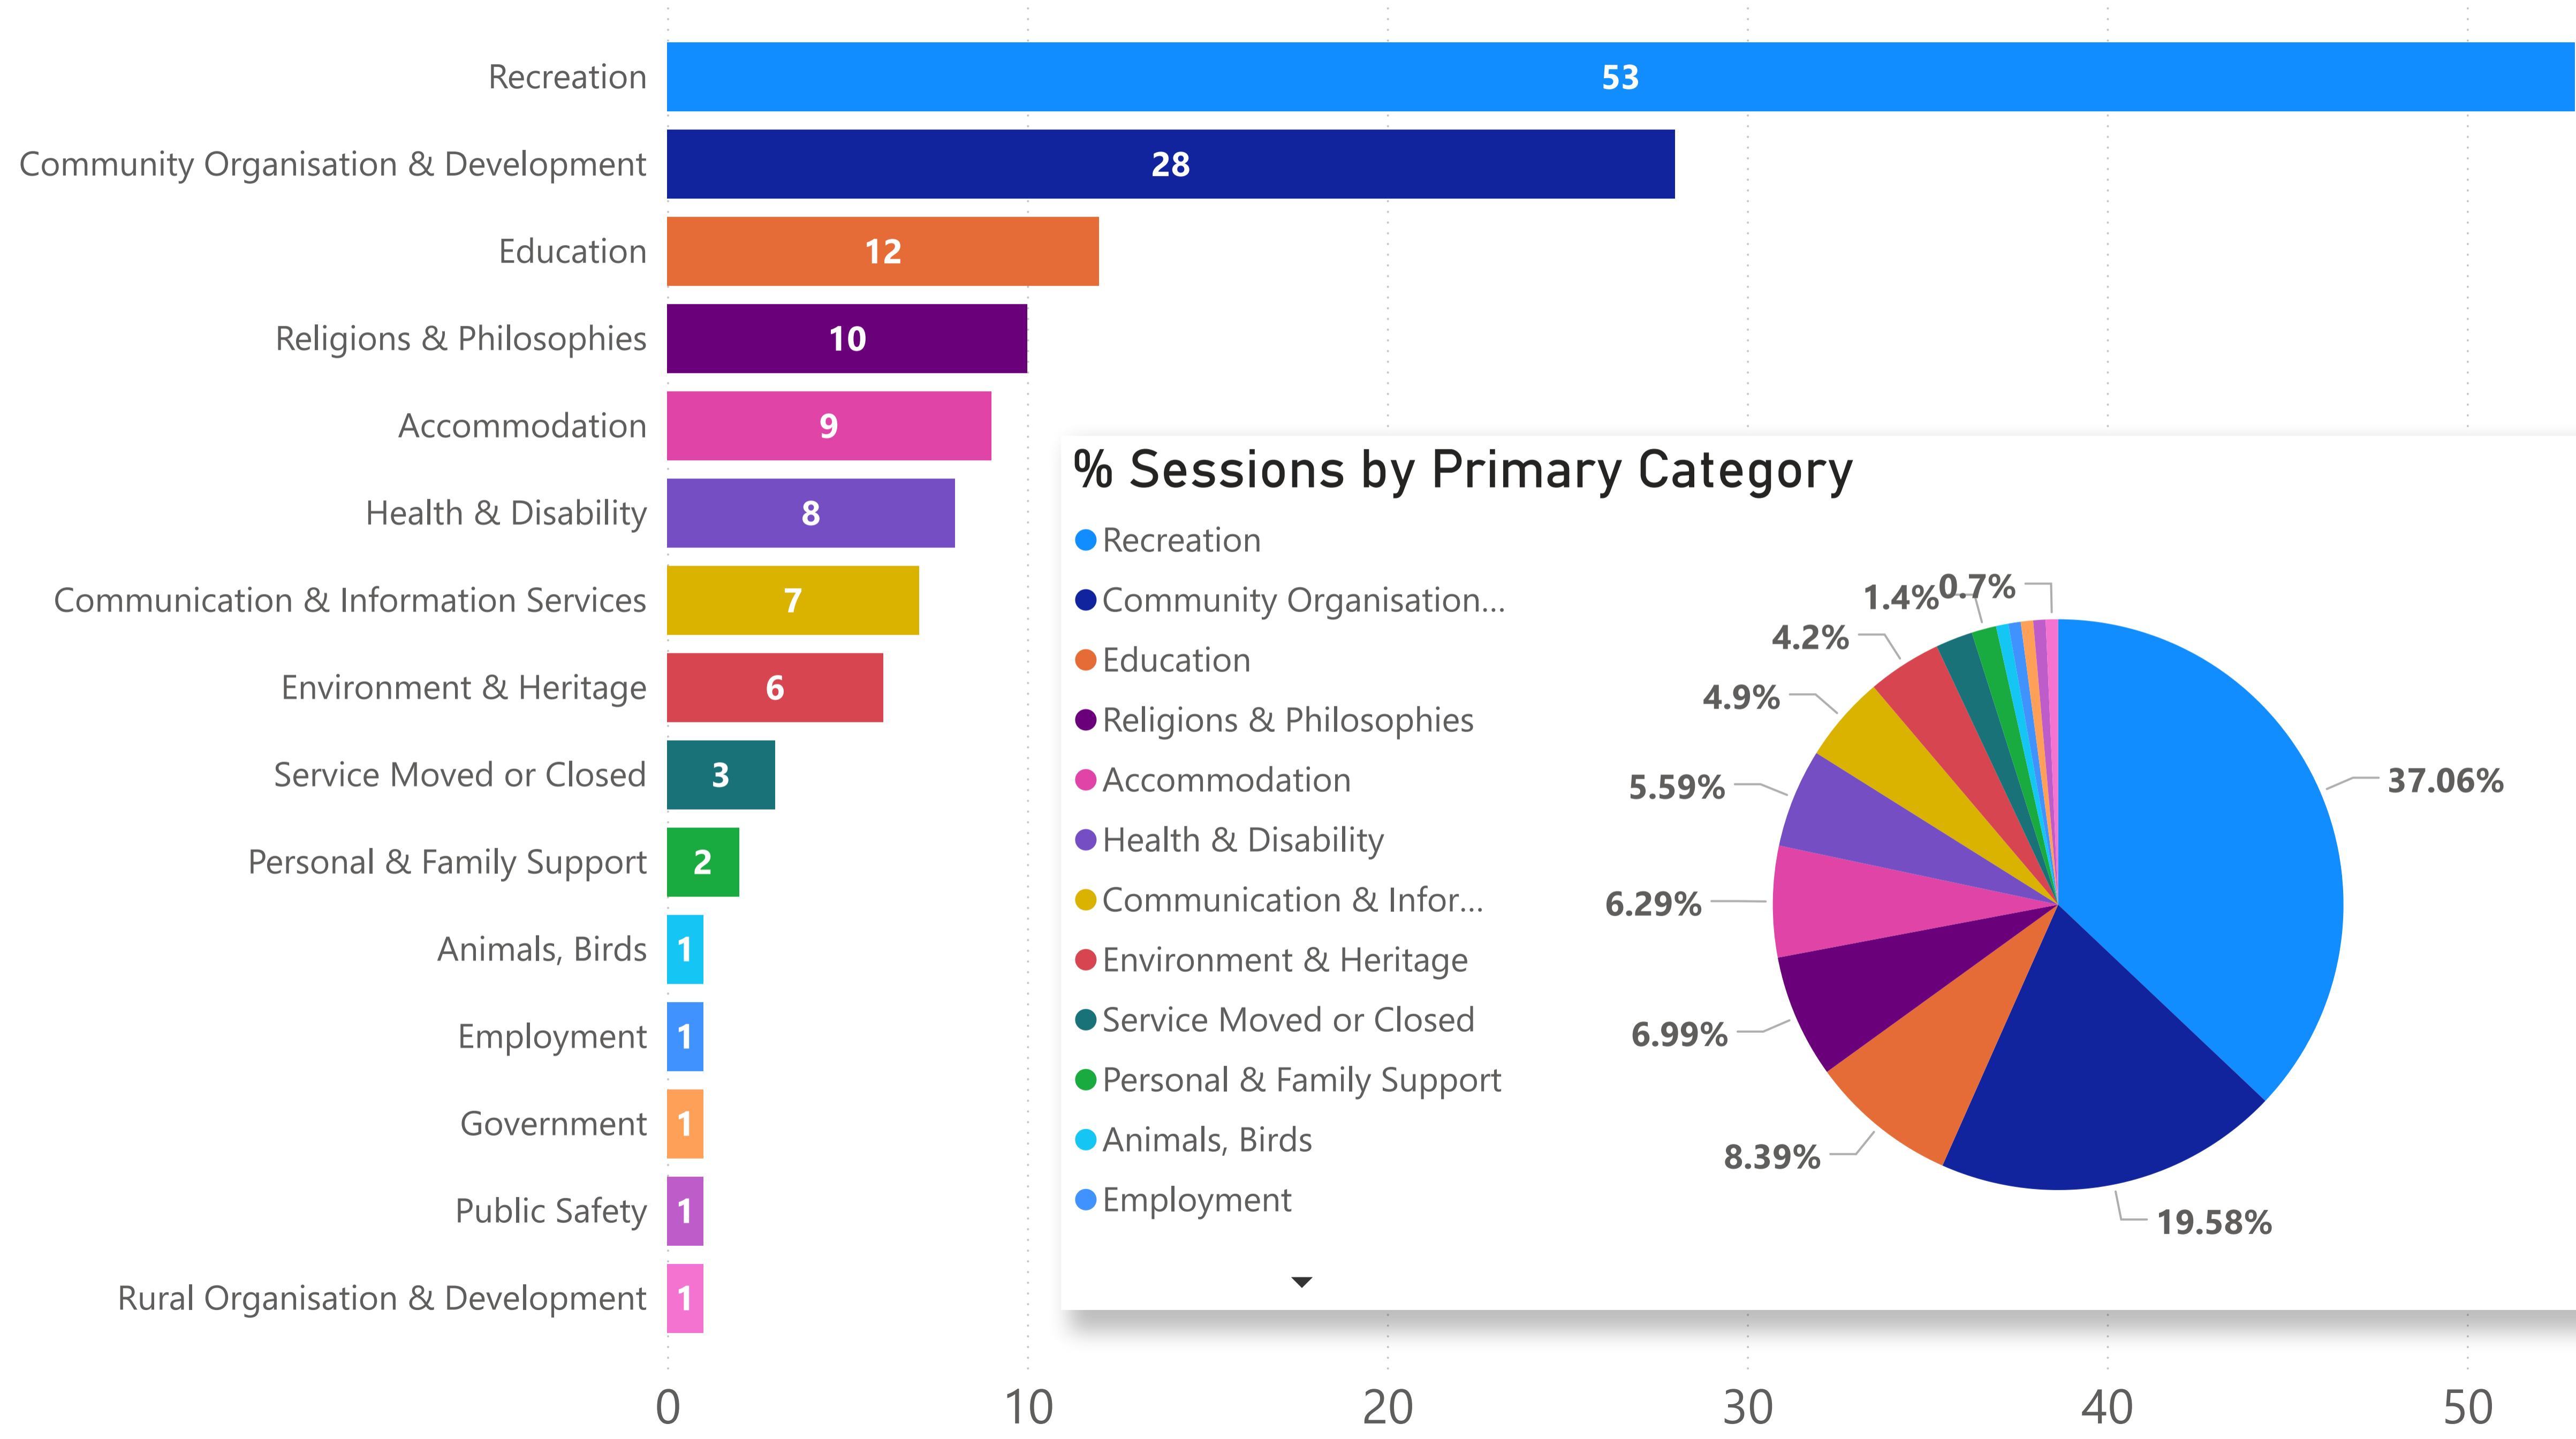

# Wakefield Regional Council - Organisation Count by Primary Category (FY 2019-2020)

# Wakefield Regional Council - Sessions by Organisation (FY 2019-2020)

**% Sessions by Organisation**

- Police Station - Hamle...
- Centenary Park, Snowt...
- Hamley Bridge Memor...
- Blyth Golf Club
- Police Station - Snowt...
- Balaklava Mill Court H...
- Snowtown Communit...
- Blyth Bowling Club Inc.
- Police Station - Brinkw...
- Our Lady of the Nativi...
- Police Station - Port W...
- Hummocks Watchman...