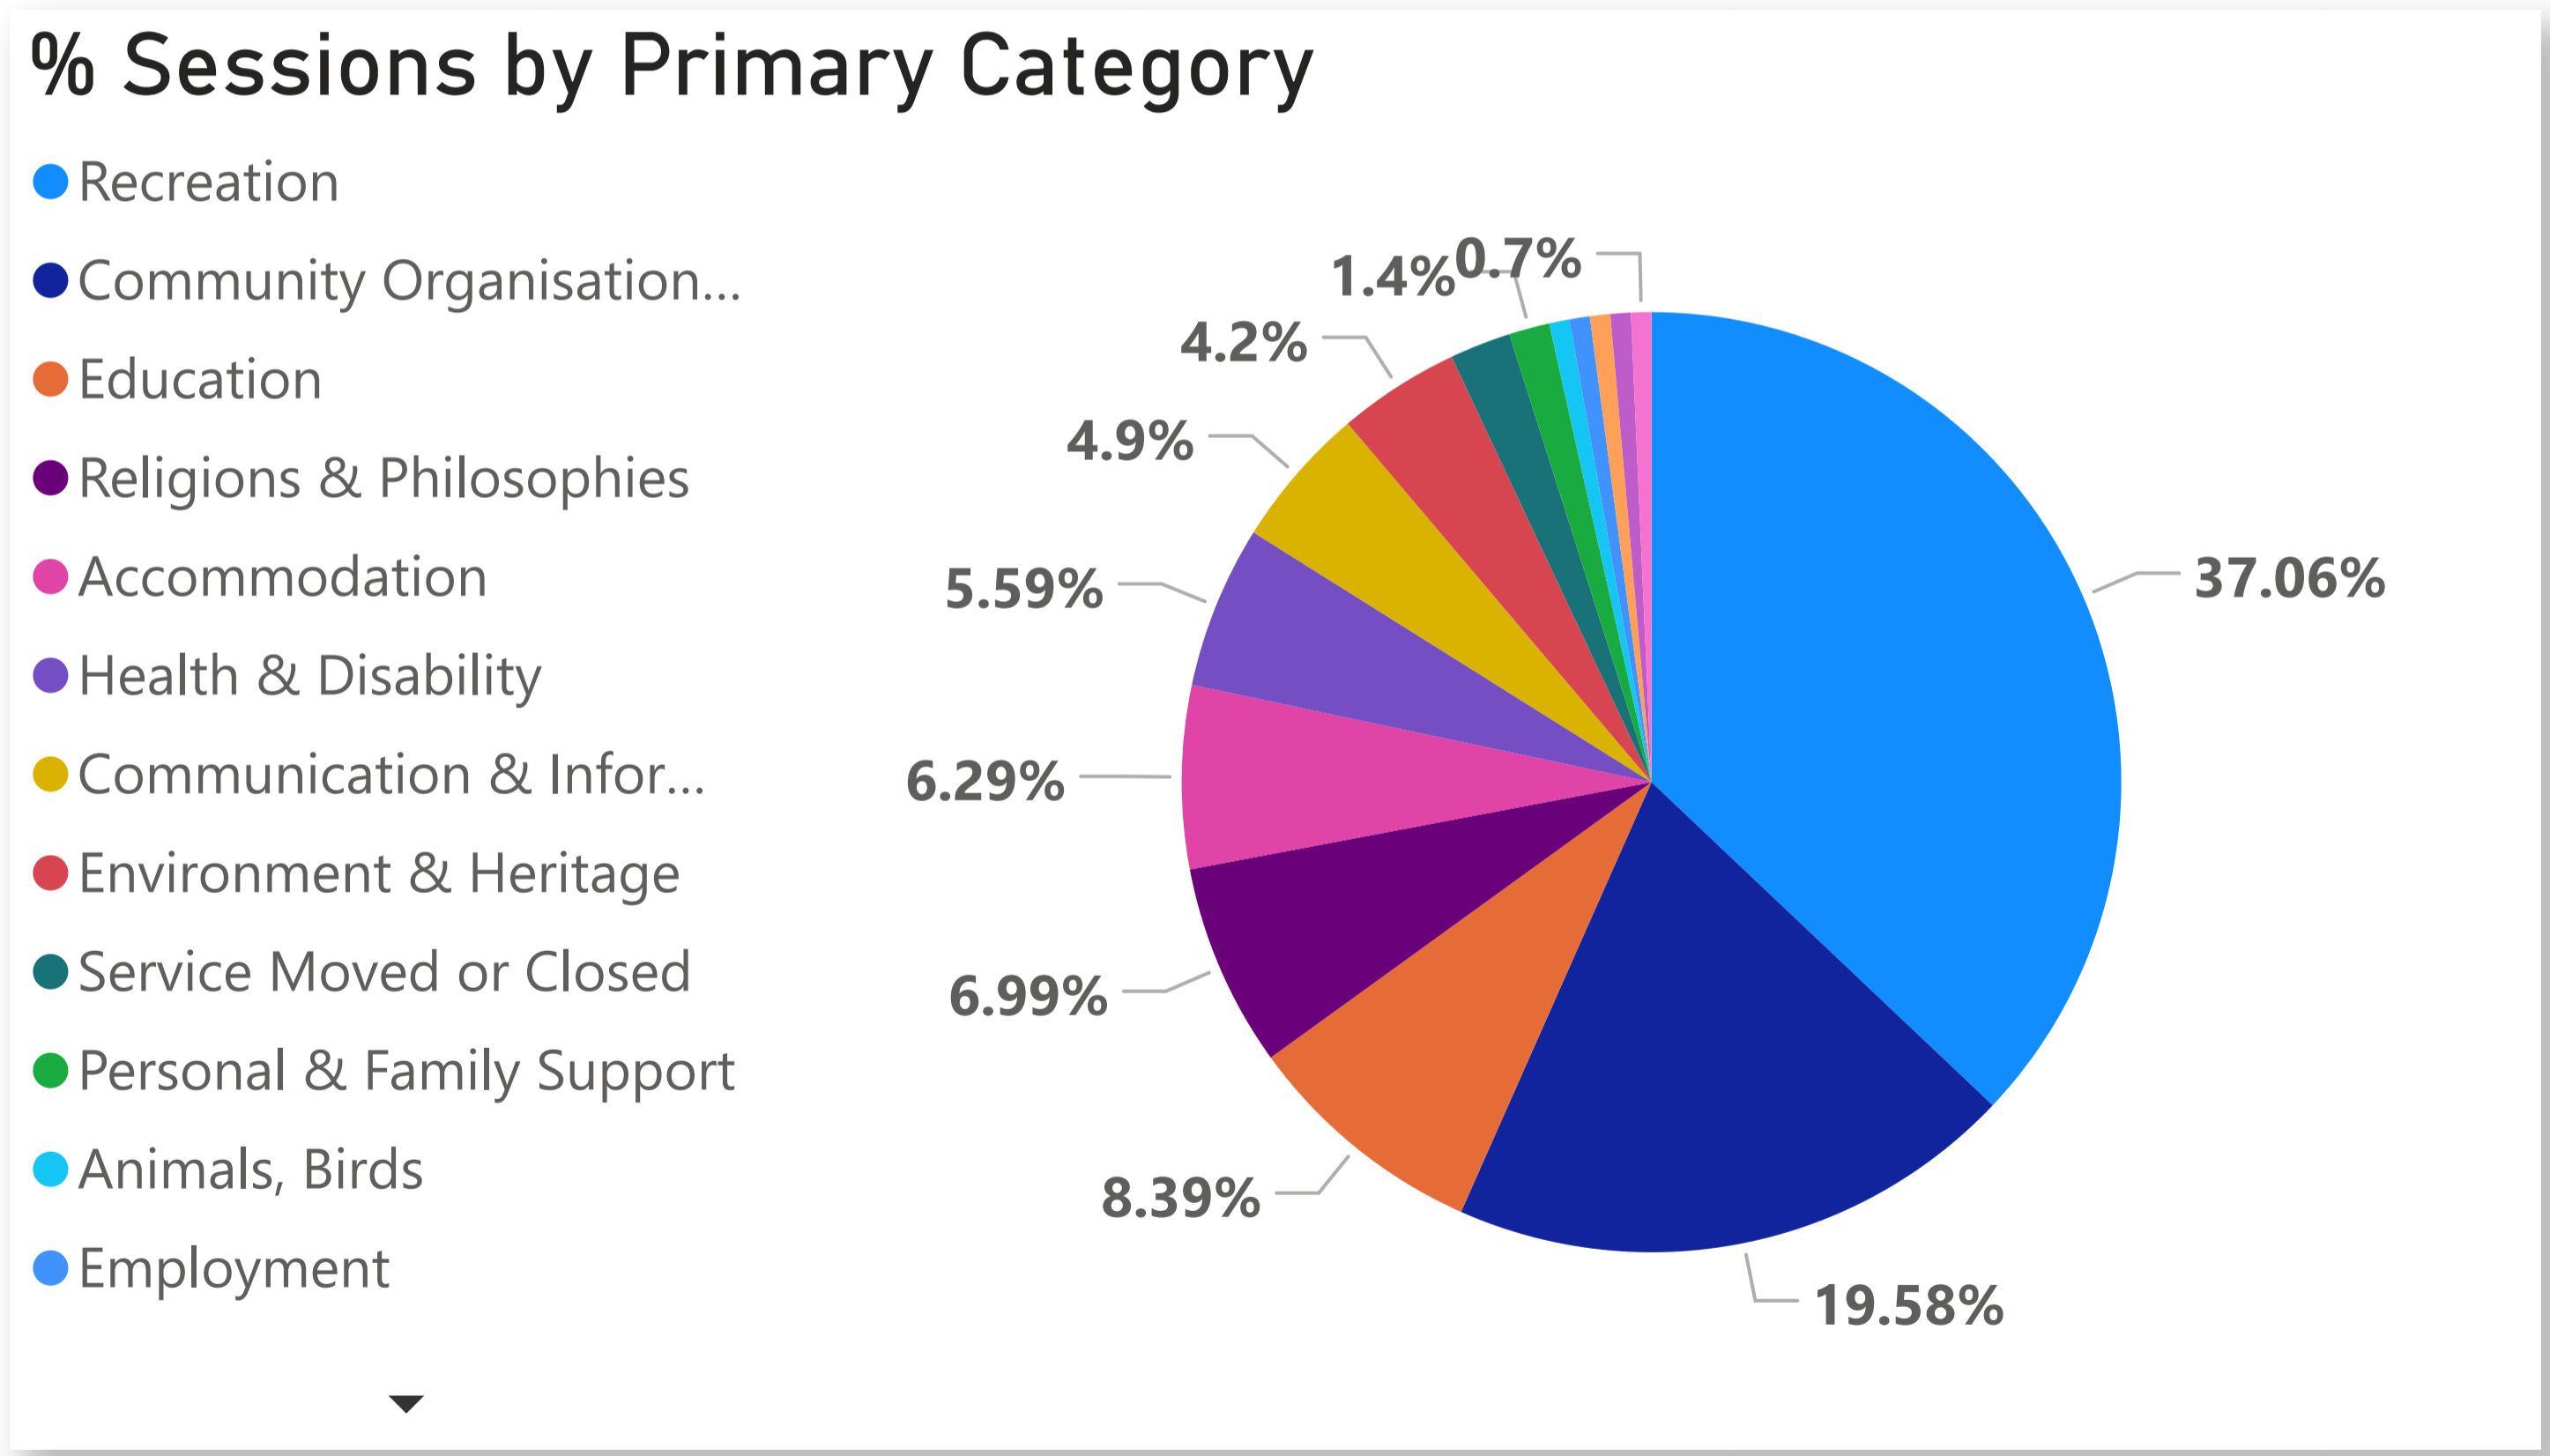

# Wakefield Regional Council - Sessions by Organisation (FY 2019-2020)

**% Sessions by Organisation**

- Police Station - Hamle...
- Centenary Park, Snowt...
- Hamley Bridge Memor...
- Blyth Golf Club
- Police Station - Snowt...
- Balaklava Mill Court H...
- Snowtown Communit...
- Blyth Bowling Club Inc.
- Police Station - Brinkw...
- Our Lady of the Nativi...
- Police Station - Port W...
- Hummocks Watchman...