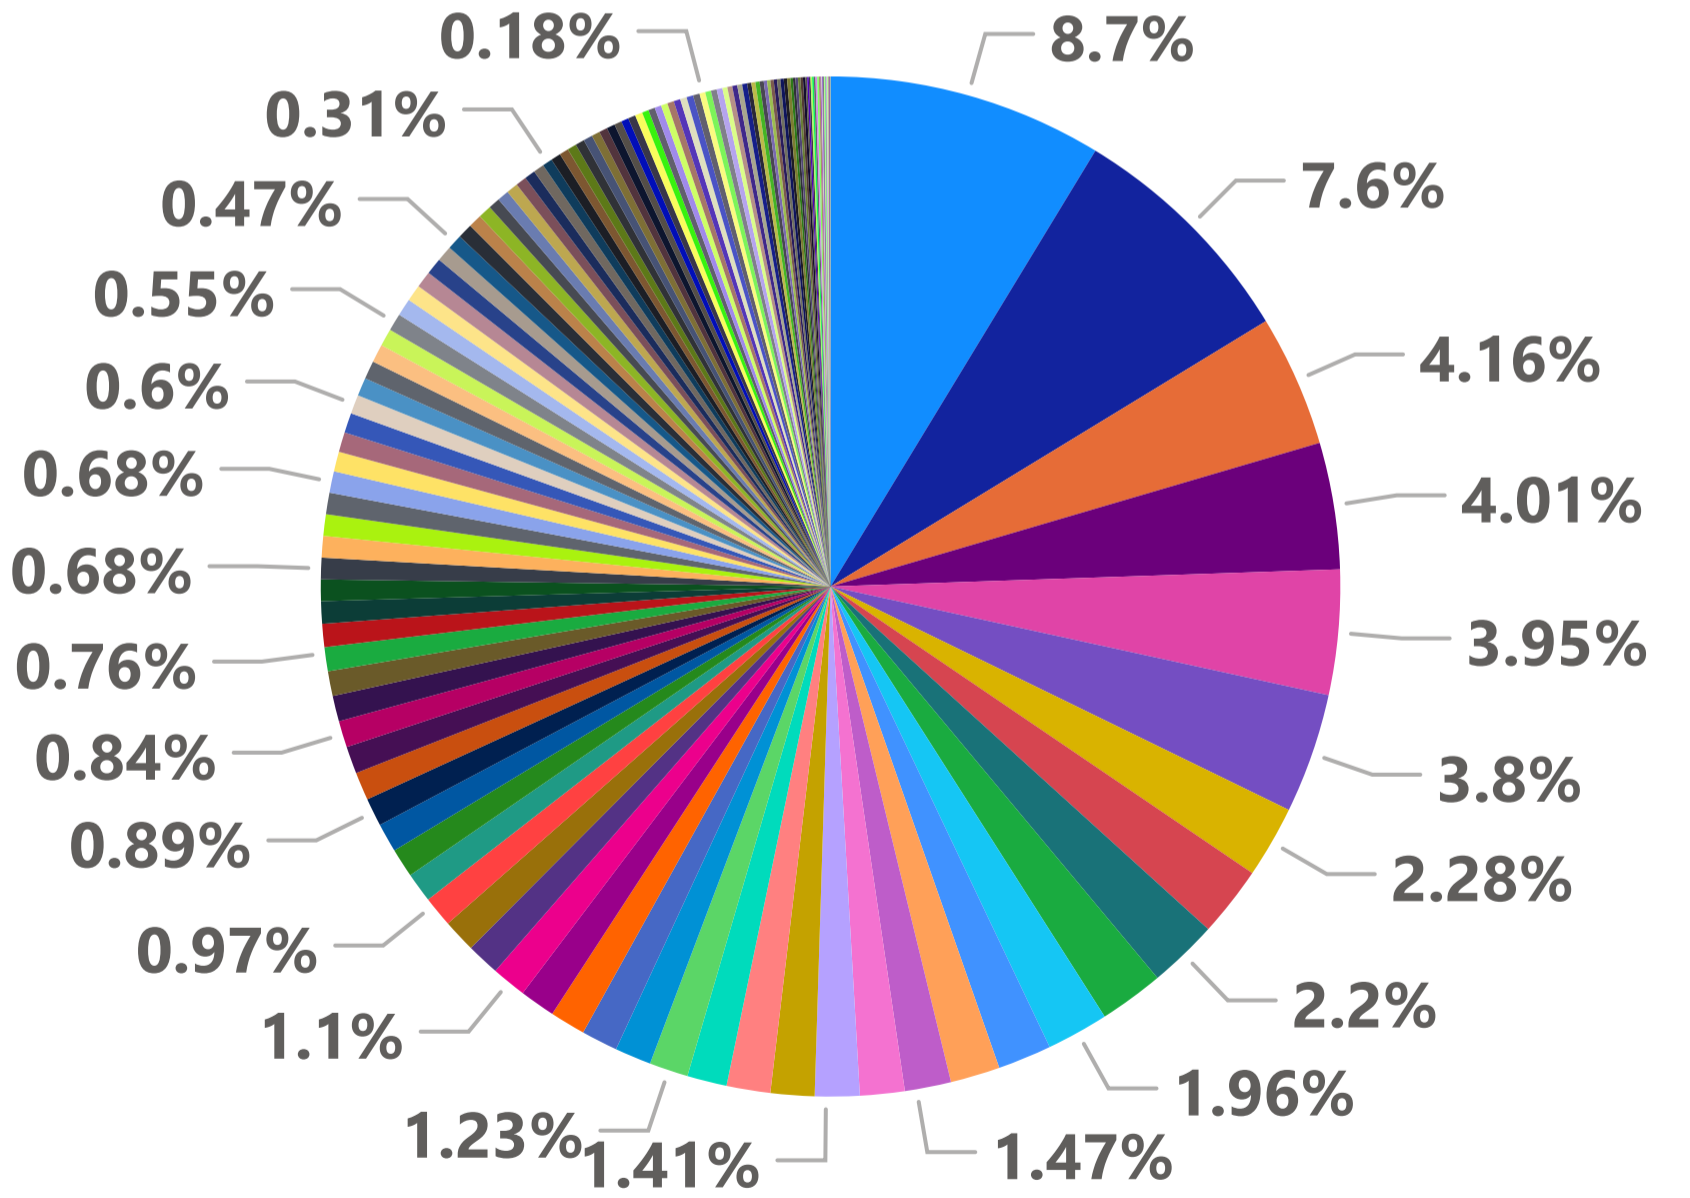

# Wakefield Regional Council - Organisation Count by Primary Category (FY 2019-2020)

# Wakefield Regional Council - Sessions by Organisation (FY 2019-2020)

**% Sessions by Organisation**

- Police Station - Hamle...
- Centenary Park, Snowt...
- Hamley Bridge Memor...
- Blyth Golf Club
- Police Station - Snowt...
- Balaklava Mill Court H...
- Snowtown Communit...
- Blyth Bowling Club Inc.
- Police Station - Brinkw...
- Our Lady of the Nativi...
- Police Station - Port W...
- Hummocks Watchman...